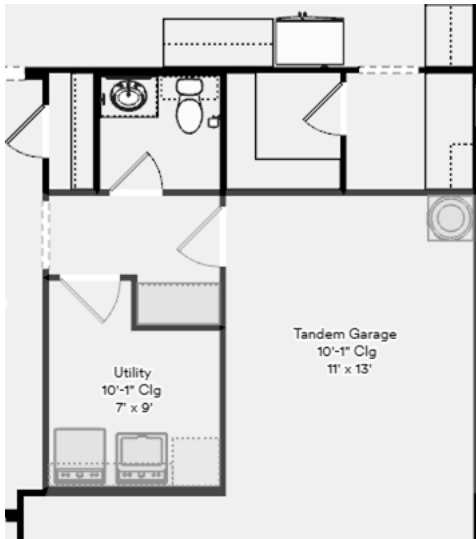

THE HILL COUNTRY

2,653 Sq Ft, 4 Beds, 3.5 Baths

PLAN SUBJECT TO CHANGE

OPTION A

- Dining
- Media
- Study

OPTION B*

- Tandem (Standard)
- Super Utility + Garage Storage
- Super Pantry + Garage Storage
- Spice Kitchen + Garage Storage

* Shown in detail on the following page

THE HILL COUNTRY

2,653 Sq Ft, 4 Beds, 3.5 Baths

PLAN SUBJECT TO CHANGE

OPTION B:
Tandem

OPTION B:
Super Utility + Garage
Storage

OPTION B:
Super Pantry +
Garage Storage