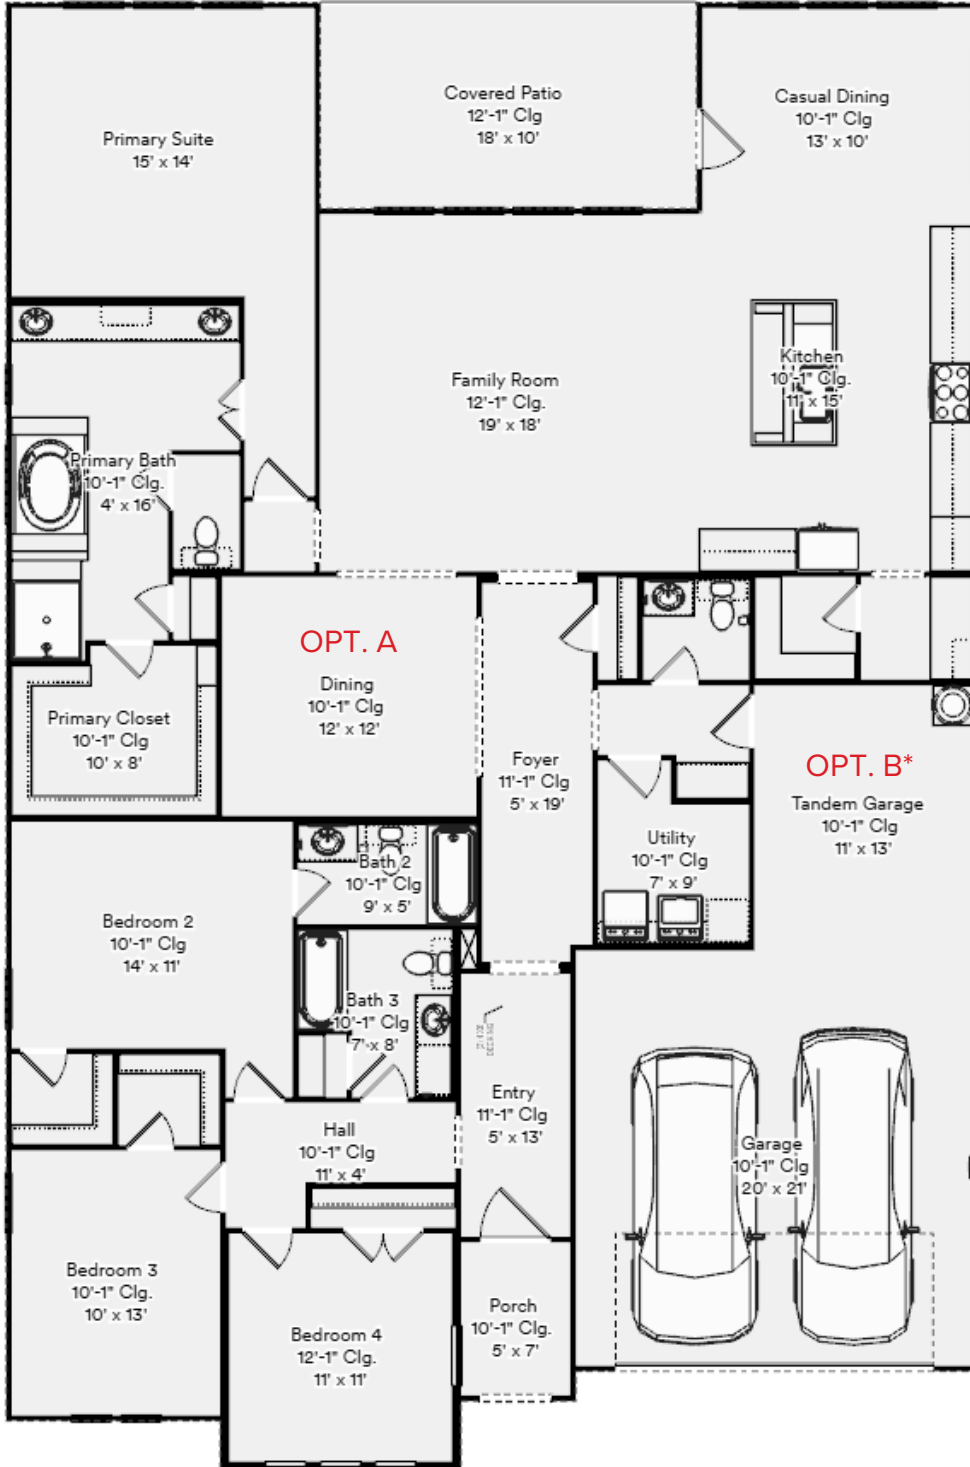

THE HILL COUNTRY

2,653 Sq Ft, 4 Beds, 3.5 Baths

PLAN SUBJECT TO CHANGE

OPTION A

- Dining
- Media
- Study

OPTION B*

- Tandem (Standard)
- Super Utility + Garage Storage
- Super Pantry + Garage Storage
- Spice Kitchen + Garage Storage

* Shown in detail on the following page

THE HILL COUNTRY

2,653 Sq Ft, 4 Beds, 3.5 Baths

PLAN SUBJECT TO CHANGE

OPTION B:
Tandem

OPTION B:
Super Utility + Garage
Storage

OPTION B:
Super Pantry +
Garage Storage

OPTION B:
Spice Kitchen +
Garage Storage