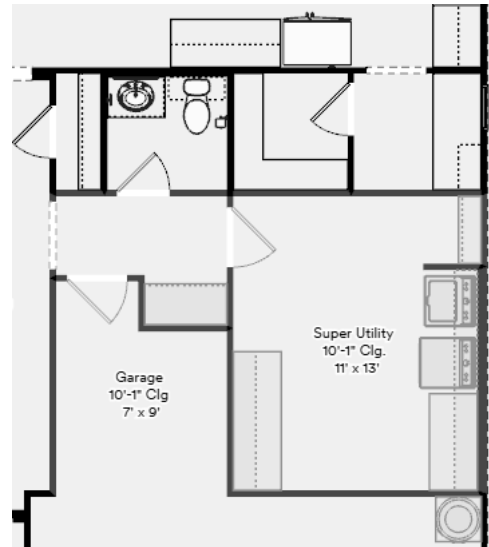

THE HILL COUNTRY

2,653 Sq Ft, 4 Beds, 3.5 Baths

PLAN SUBJECT TO CHANGE

OPTION A

- Dining
- Media
- Study

OPTION B*

- Tandem (Standard)
- Super Utility + Garage Storage
- Super Pantry + Garage Storage
- Spice Kitchen + Garage Storage

* Shown in detail on the following page

THE HILL COUNTRY

2,653 Sq Ft, 4 Beds, 3.5 Baths

PLAN SUBJECT TO CHANGE

OPTION B:
Tandem

OPTION B:
Super Utility + Garage
Storage

OPTION B:
Super Pantry +
Garage Storage