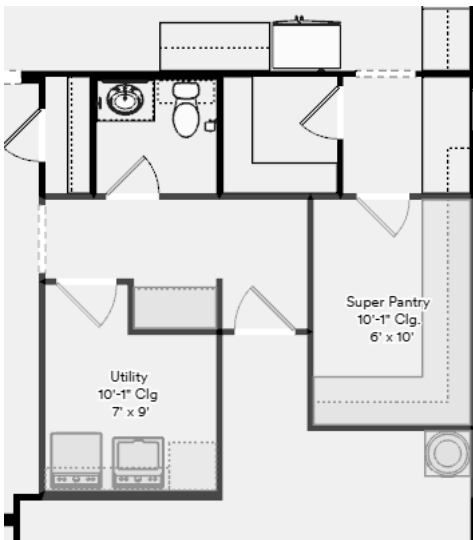

THE HILL COUNTRY

2,653 Sq Ft, 4 Beds, 3.5 Baths

PLAN SUBJECT TO CHANGE

OPTION A

- Dining
- Media
- Study

OPTION B*

- Tandem (Standard)
- Super Utility + Garage Storage
- Super Pantry + Garage Storage
- Spice Kitchen + Garage Storage

* Shown in detail on the following page

THE HILL COUNTRY

2,653 Sq Ft, 4 Beds, 3.5 Baths

PLAN SUBJECT TO CHANGE

OPTION B:
Tandem

OPTION B:
Super Utility + Garage
Storage

OPTION B:
Super Pantry +
Garage Storage