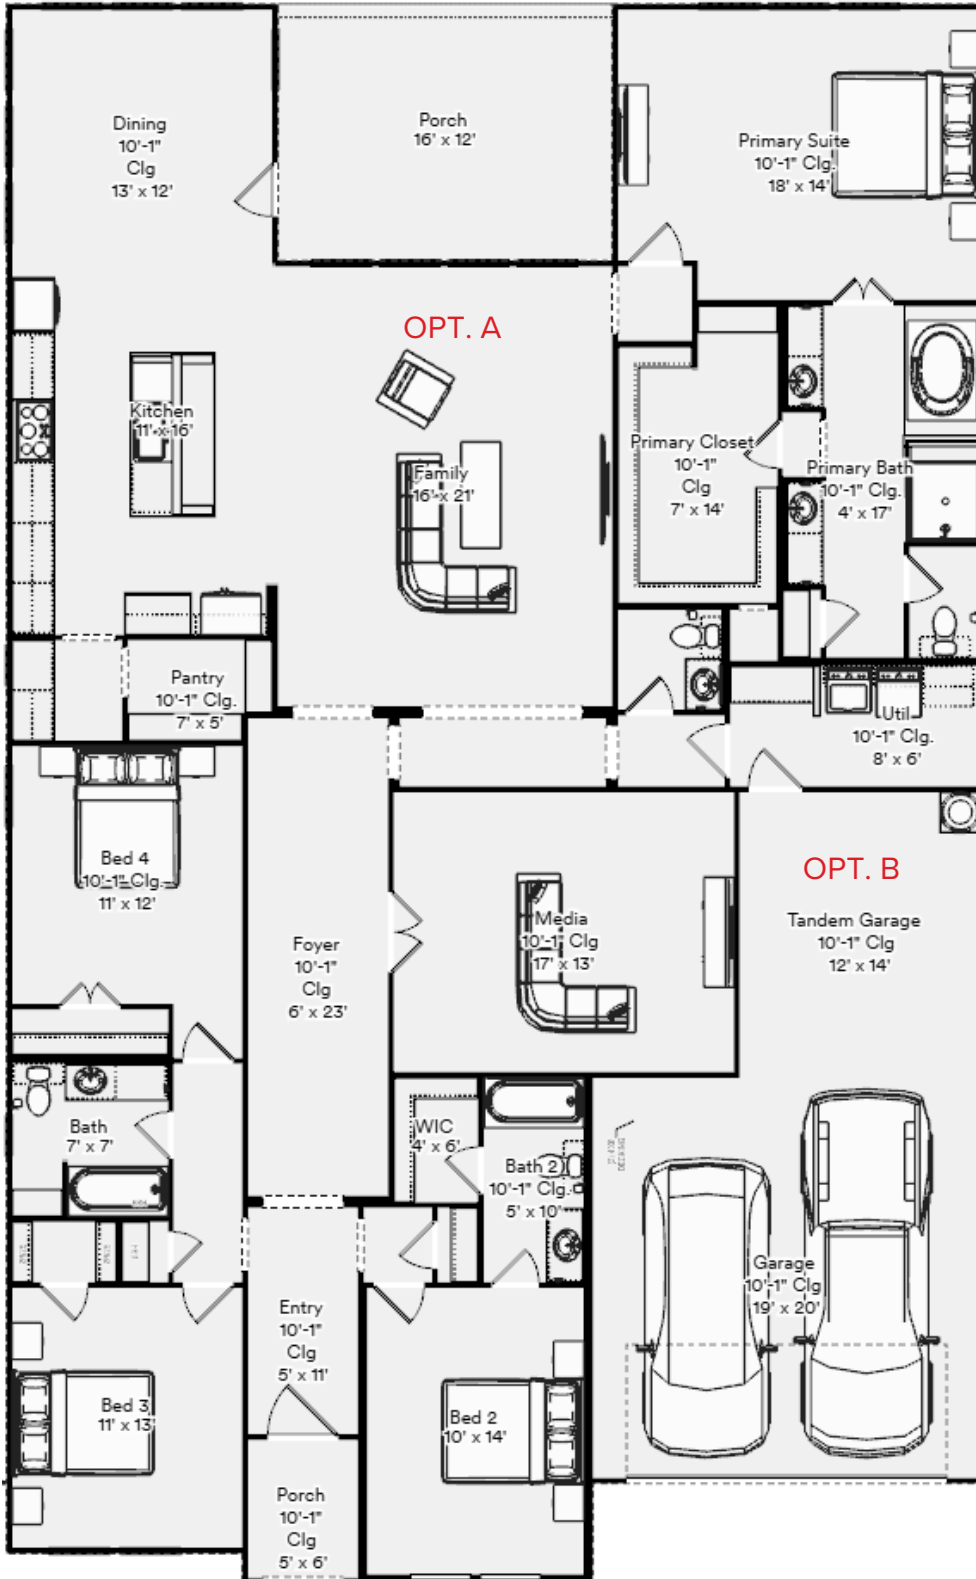

THE MISSION

2,925 Sq Ft, 4 Beds, 3.5 Baths

PLAN SUBJECT TO CHANGE

**HISTORYMAKER
HOMES**

OPTION A
Cathedral Ceiling

OPTION B
Tandem (Standard)
Study
Super Utility +
Garage Storage