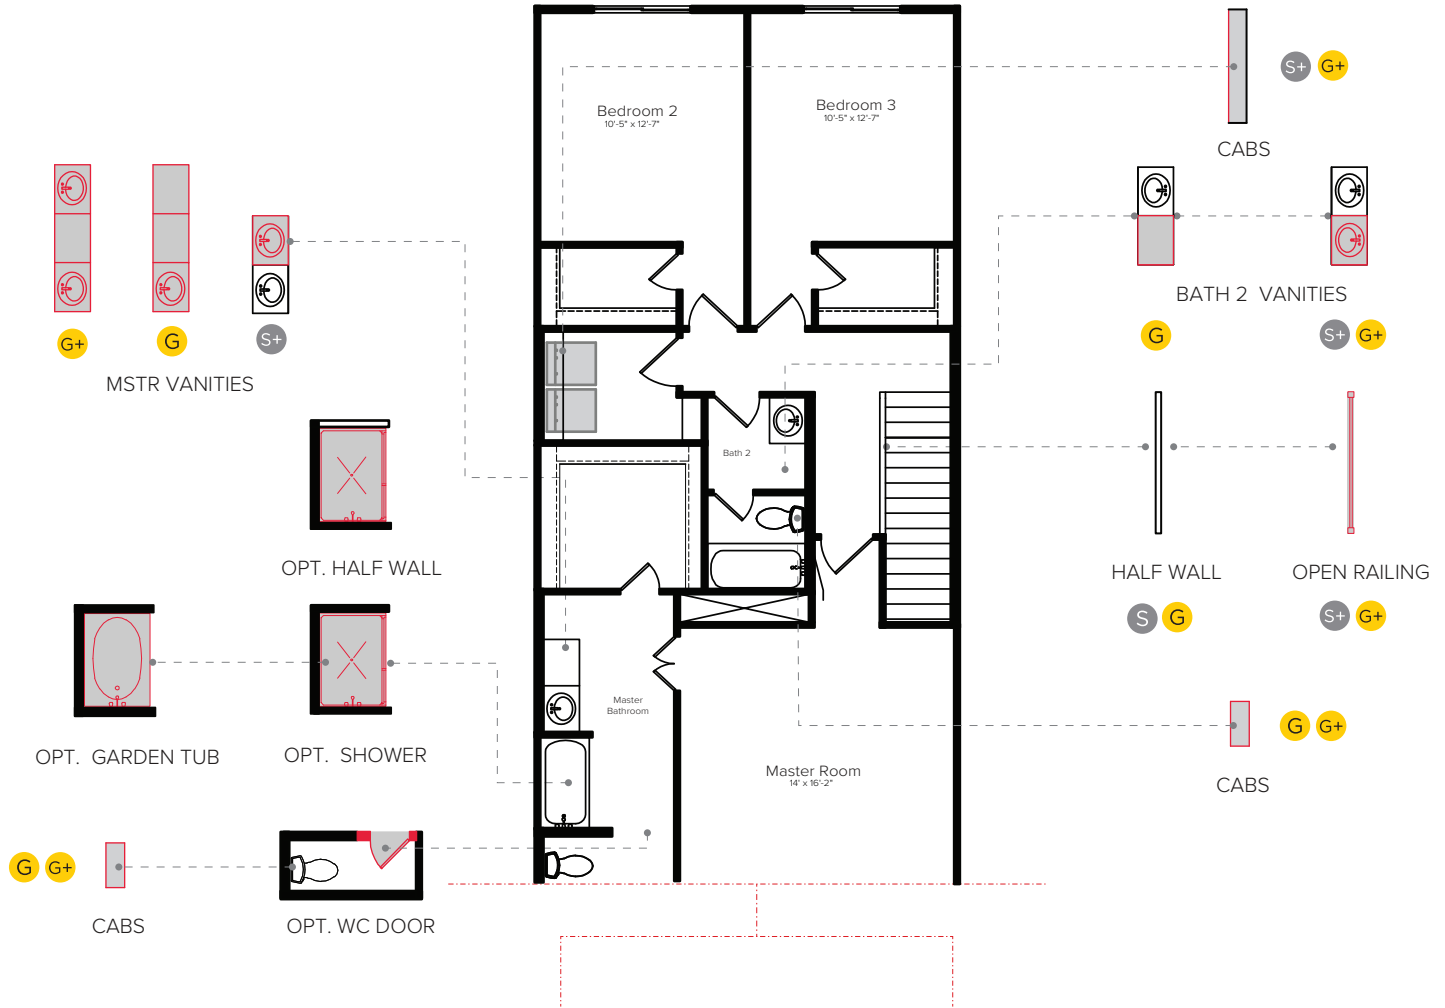

THE CROCKETT

3
beds

2
baths

1
powder

2
garage

FIRST FLOOR

FEATURES

- Large open living area
- Secondary bedrooms with walk-in closets
- Laundry area with built-in storage

ELEV A

ELEV B

PACKAGES

- S Silver
- S+ Silver+
- G Gold
- G+ Gold+

ELEV D

THE CROCKETT

For more information, visit historymaker.com or call a new home consultant at 866.409.1949 (DFW) or 866.419.1949 (HOU)

SECOND FLOOR

ELEV A

ELEV B

ELEV D