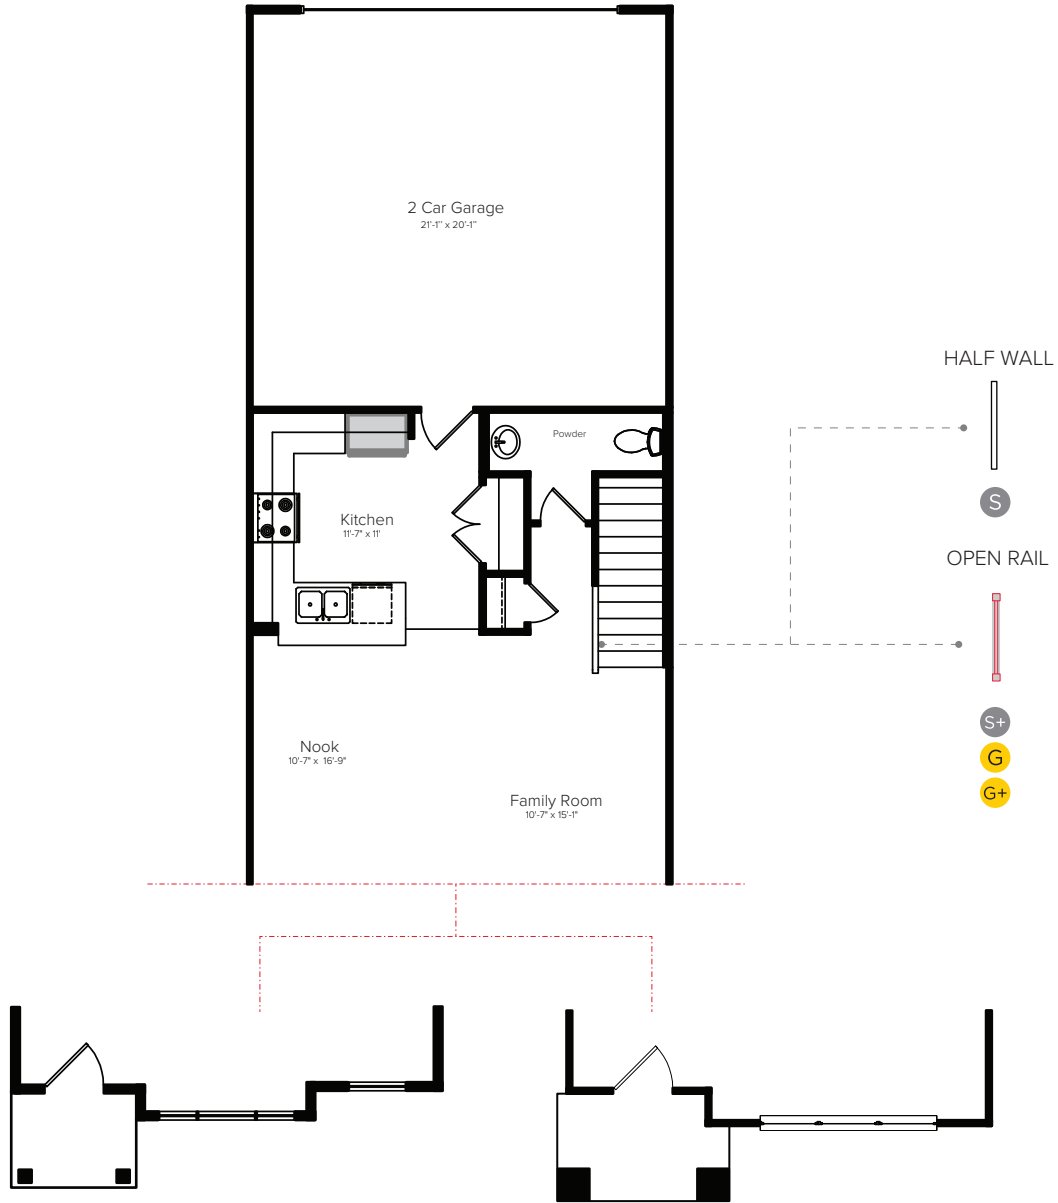

THE CROCKETT

3
beds

2
baths

1
powder

2
garage

FIRST FLOOR

FEATURES

- Large open living area
- Secondary bedrooms with walk-in closets
- Laundry area with built-in storage

ELEV A

ELEV B

ELEV D